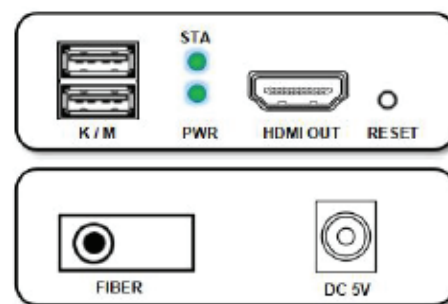

AUDIO VIDEO SYSTEM

HDMI Compressed with USB Fiber Converter

The Fiber optic extender provides extension of HDMI signals long distances over one fiber optic cable, it supports high resolution up to 1080P and keyboard/mouse signal transmission. The extender can use for a wide range of applications requiring long distance transmission of high resolution with high quality by its good stability and powerful security.

FEATURE

- HDMI 1.3, compressed, 1920*1080p@60Hz, USB, mouse
- Single-mode single-core, can be transmitted 20 km
- The highest resolution up to 1920 * 1080P @ 60Hz
- FC optical interface
- Support KVM function USB keyboard and mouse

PANEL

Transmitter

Receiver

Port name	Description
HDMI IN/OUT	HDMI signal input/output
DC/5V	Power adapter socket
FIBER	Optical fiber interface
PC IN	USB-B cable connect to PC
K/M	Connect to keyboard and mouse
RESET	Restore button, press for 5 second to restore system setting to factory default
LED indicator	Description
STA	Video signal connection indicator
PWR	System power indicator

AUDIO VIDEO SYSTEM

SPECIFICATIONS

Video	
Standards	HDMI 1.3; HDCP 1.2
Maximum pixel clock	165 MHz
Maximum data rate	6.75Gbps
Resolution range	Up to 1920X1200P@60Hz
Connector	HDMI Type A
Impedance	100Ω
USB	
Interface	To PC: standard USB-B
	To K/M: standard USB
Signal type	Digital
Optical Fiber	
Interface	SC/FC connector
Fiber type	Single-mode
Wavelength	1310nm, 1510nm
Interface bandwidth	155Mbps
Transmission distance	Standard: 20km;
Other	
Power supply	The power adapter: DC 5V/2A
Power dissipation	MAX 6W
Temperature	Operating: -56°c ~ +70°c
Humidity	Operating: 5% ~ 90%