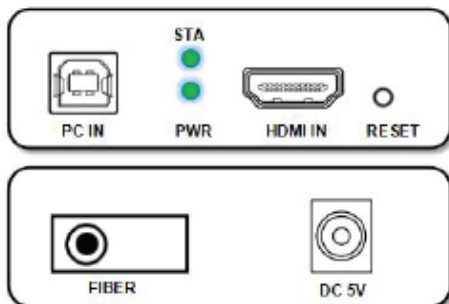

AUDIO VIDEO SYSTEM

HDMI Compressed with USB Fiber Converter

The Fiber optic extender provides extension of HDMI signals long distances over one fiber optic cable, it supports high resolution up to 1080P and keyboard/mouse signal transmission. The extender can use for a wide range of applications requiring long distance transmission of high resolution with high quality by its good stability and powerful security.

FEATURE

- HDMI 1.3, compressed, 1920*1080p@60Hz, USB, mouse
- Single-mode single-core, can be transmitted 20 km
- The highest resolution up to 1920 * 1080P @ 60Hz
- FC optical interface
- Support KVM function USB keyboard and mouse

PANEL

Transmitter

Receiver

Port name	Description
HDMI IN/OUT	HDMI signal input/output
DC/5V	Power adapter socket
FIBER	Optical fiber interface
PC IN	USB-B cable connect to PC
K/M	Connect to keyboard and mouse
RESET	Restore button, press for 5 second to restore system setting to factory default
LED indicator	Description
STA	Video signal connection indicator
PWR	System power indicator

AUDIO VIDEO SYSTEM

SPECIFICATIONS

Video	
Standards	HDMI 1.3; HDCP 1.2
Maximum pixel clock	165 MHz
Maximum data rate	6.75Gbps
Resolution range	Up to 1920X1200P@60Hz
Connector	HDMI Type A
Impedance	100Ω
USB	
Interface	To PC: standard USB-B
	To K/M: standard USB
Signal type	Digital
Optical Fiber	
Interface	SC/FC connector
Fiber type	Single-mode
Wavelength	1310nm, 1510nm
Interface bandwidth	155Mbps
Transmission distance	Standard: 20km;
Other	
Power supply	The power adapter: DC 5V/2A
Power dissipation	MAX 6W
Temperature	Operating: -56°c ~ +70°c
Humidity	Operating: 5% ~ 90%